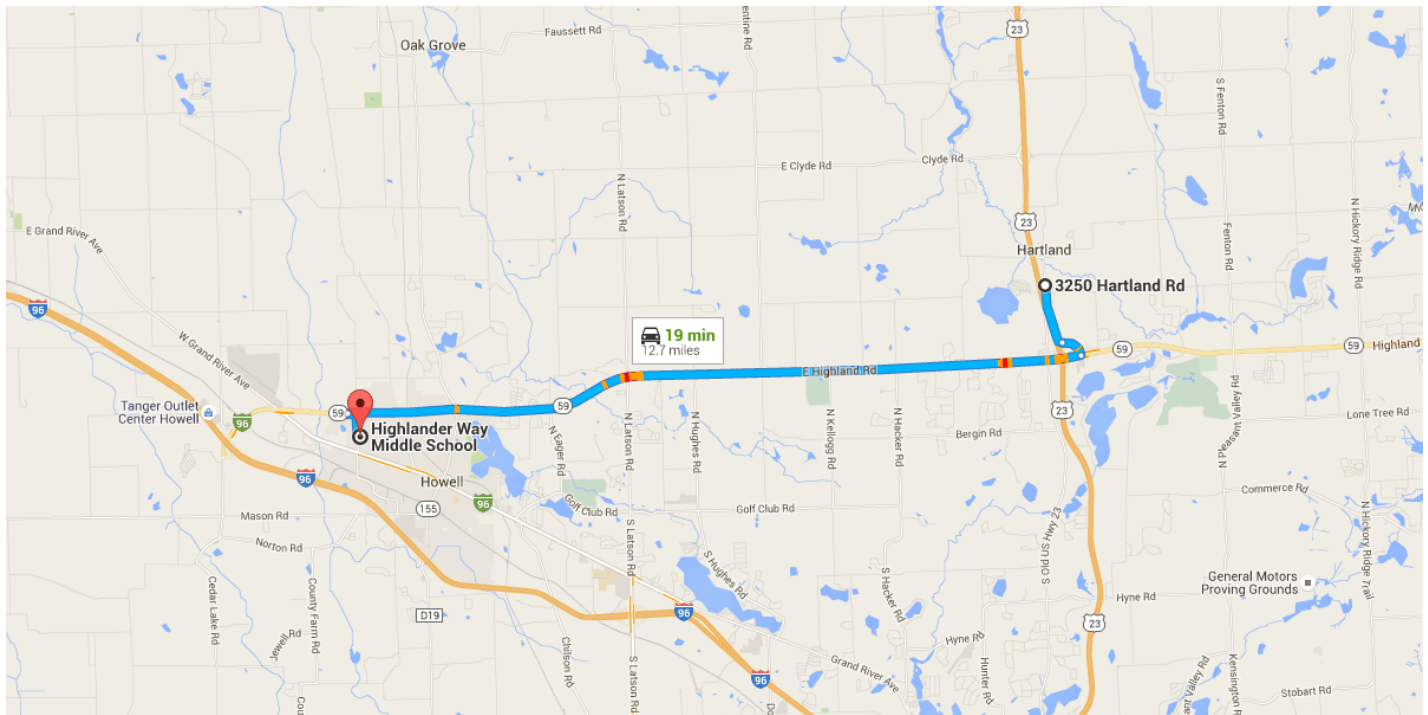

### Directions from 3250 Hartland Rd to Highlander Way Middle School

○ 3250 Hartland Rd  
Hartland, MI 48353

- ↑ 1. Head south on Hartland Rd toward Dunham Rd 0.9 mi
- 📍 2. At the traffic circle, take the 1st exit and stay on Hartland Rd 0.4 mi
- ↘ 3. Turn right onto M-59 W/E Highland Rd 11.0 mi
- ↶ 4. Make a U-turn 0.1 mi
- ↘ 5. Turn right onto N Highlander Way 0.3 mi  
📘 Destination will be on the left

📍 Highlander Way Middle School  
511 North Highlander Way, Howell, MI 48843

These directions are for planning purposes only. You may find that construction projects, traffic, weather, or other events may cause conditions to differ from the map results, and you should plan your route accordingly. You must obey all signs or notices regarding your route.